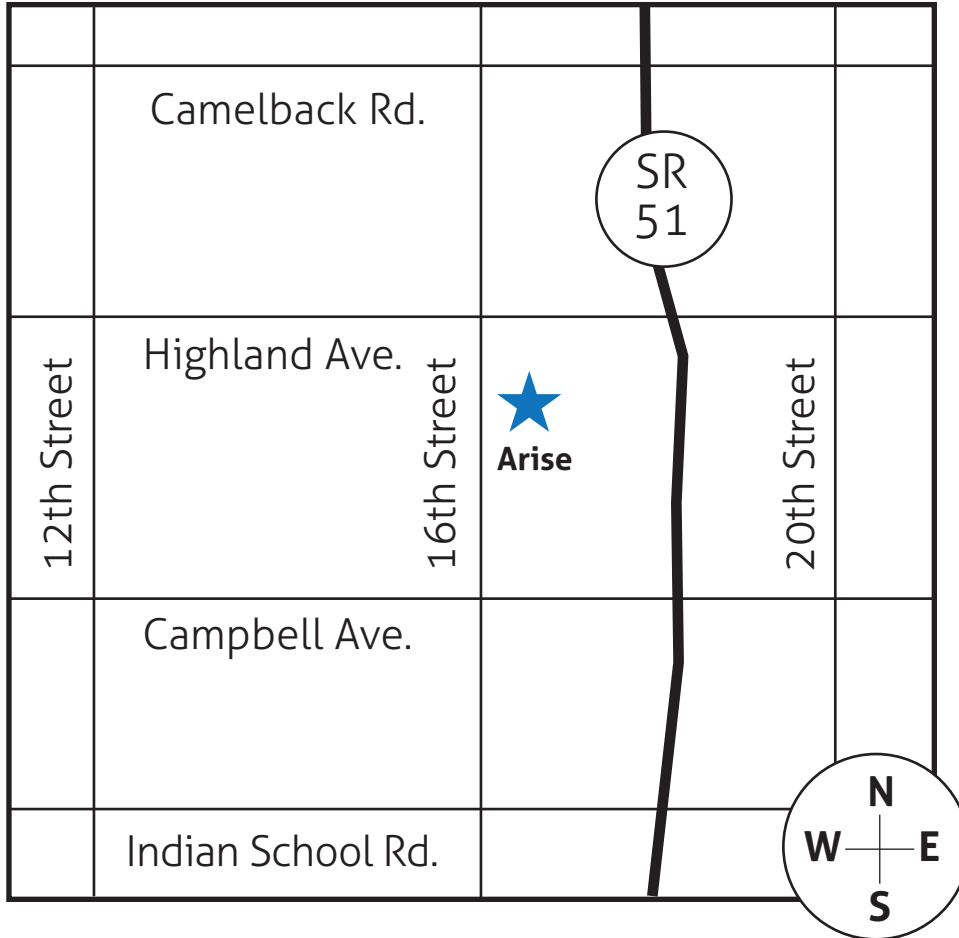

4527 N. 16th Street
Suite 104
Phoenix, AZ 85016
602.864.5560

We are located on the east side of 16th Street, between Highland Ave. and Campbell Ave, which are located between Camelback Rd. and Indian School Rd.

Arise Prosthetics is located across the street from Sinai Mortuary. The parking lot south of our buliding has an access ramp at the entrance. There is additional parking on the north and east side of the building.